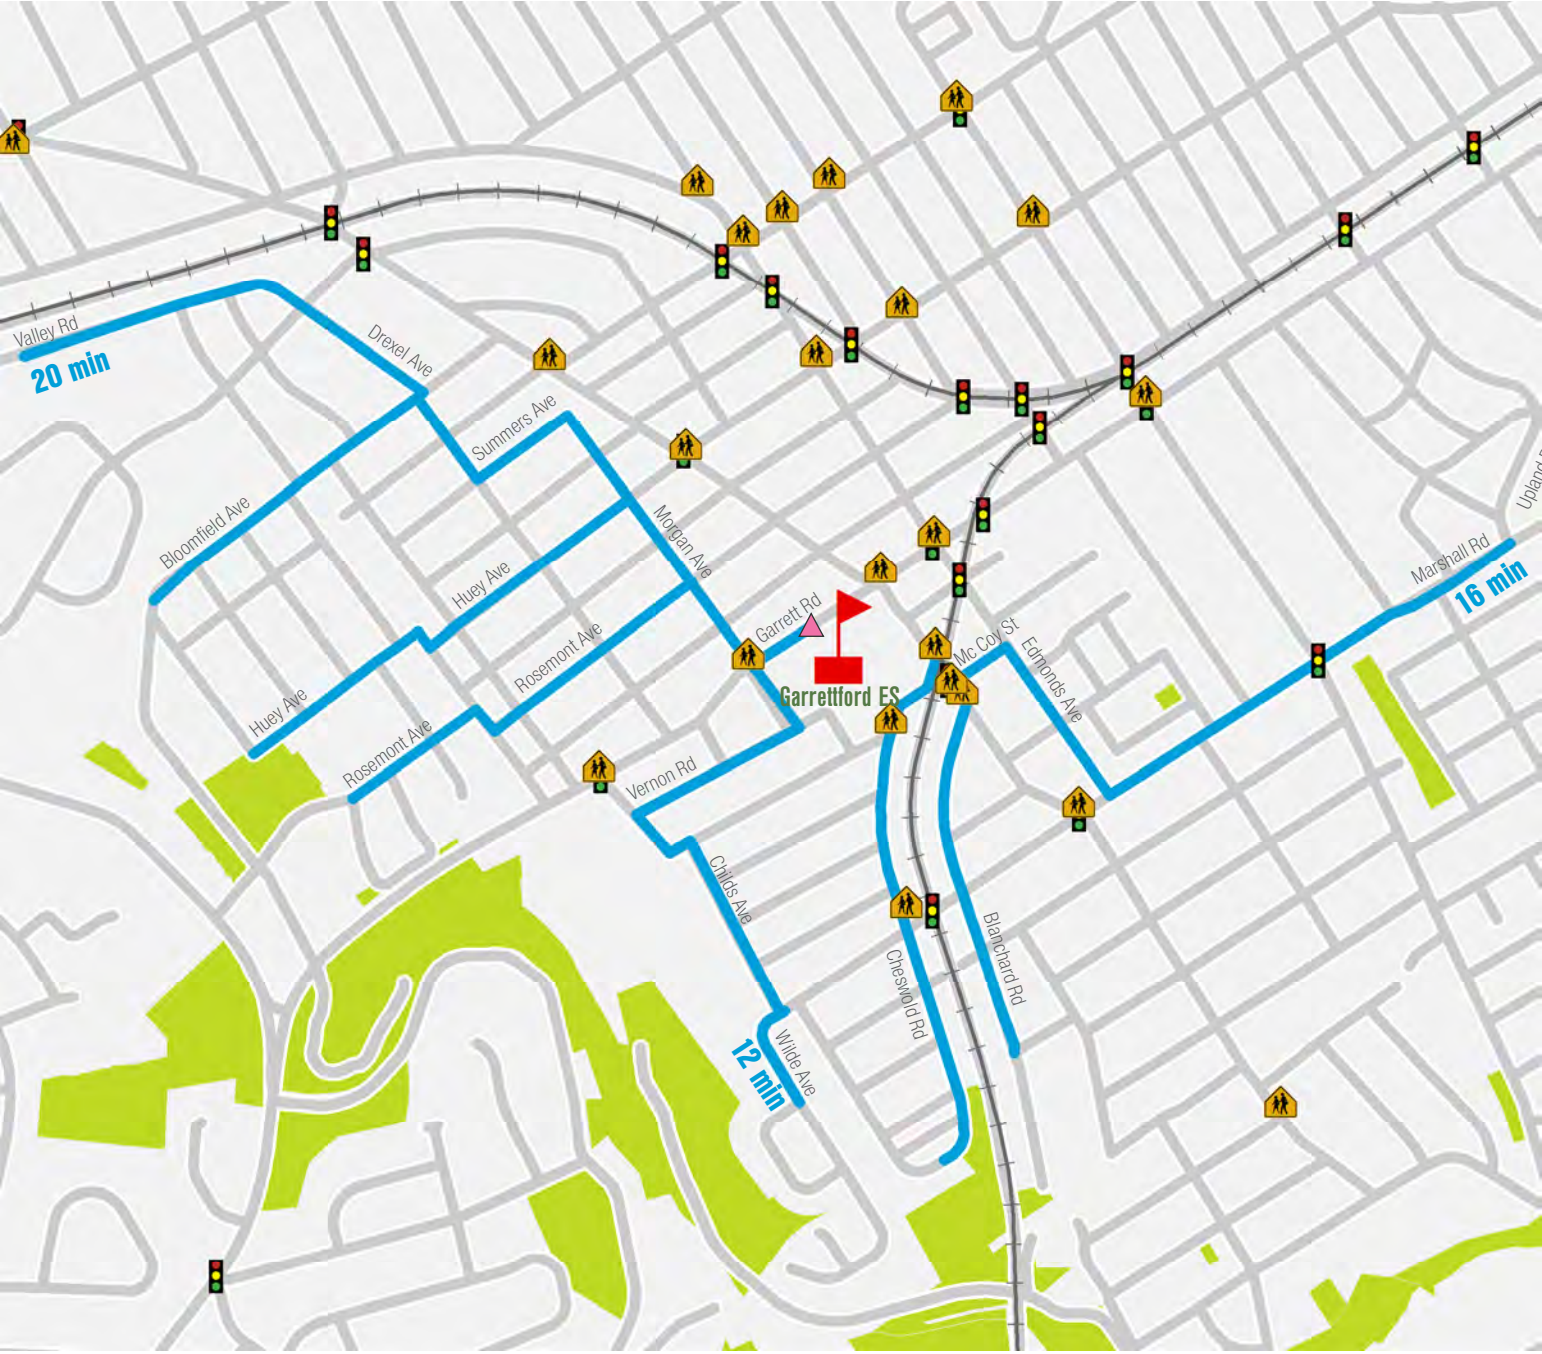

Safe Routes to School

LEGEND

-  School
-  Suggested Walking Route
-  Crossing Guards
-  Traffic Signal
-  Student Access Point
-  Estimated Walking Time
-  SEPTA Trolley Lines

SEPTA:

Bus Routes:
101, 102, 107

Trolley Routes
101, 102

For more information about route information and bus stop locations, visit www.septa.org.

GARRETFORD ELEMENTARY SCHOOL

SUGGESTED WALKING ROUTES TO SCHOOL

Please note: This map is intended for informational purposes only. These are suggested routes compared to the conditions of other routes. The Upper Darby School District cannot and does not guarantee the safety of these routes or the persons utilizing them, and assumes no responsibility or liability. The UDSD encourages parents and students to use this map to explore options for commuting between home and school and for choosing the most appropriate commuting option based upon their knowledge or route conditions and the specific needs and/or experience level of their child.

LEGEND

-  School
-  Walk Zone
-  Bus Zone
-  SEPTA Trolley Lines

GARRETFORD ELEMENTARY SCHOOL

WALK & BUS ZONES